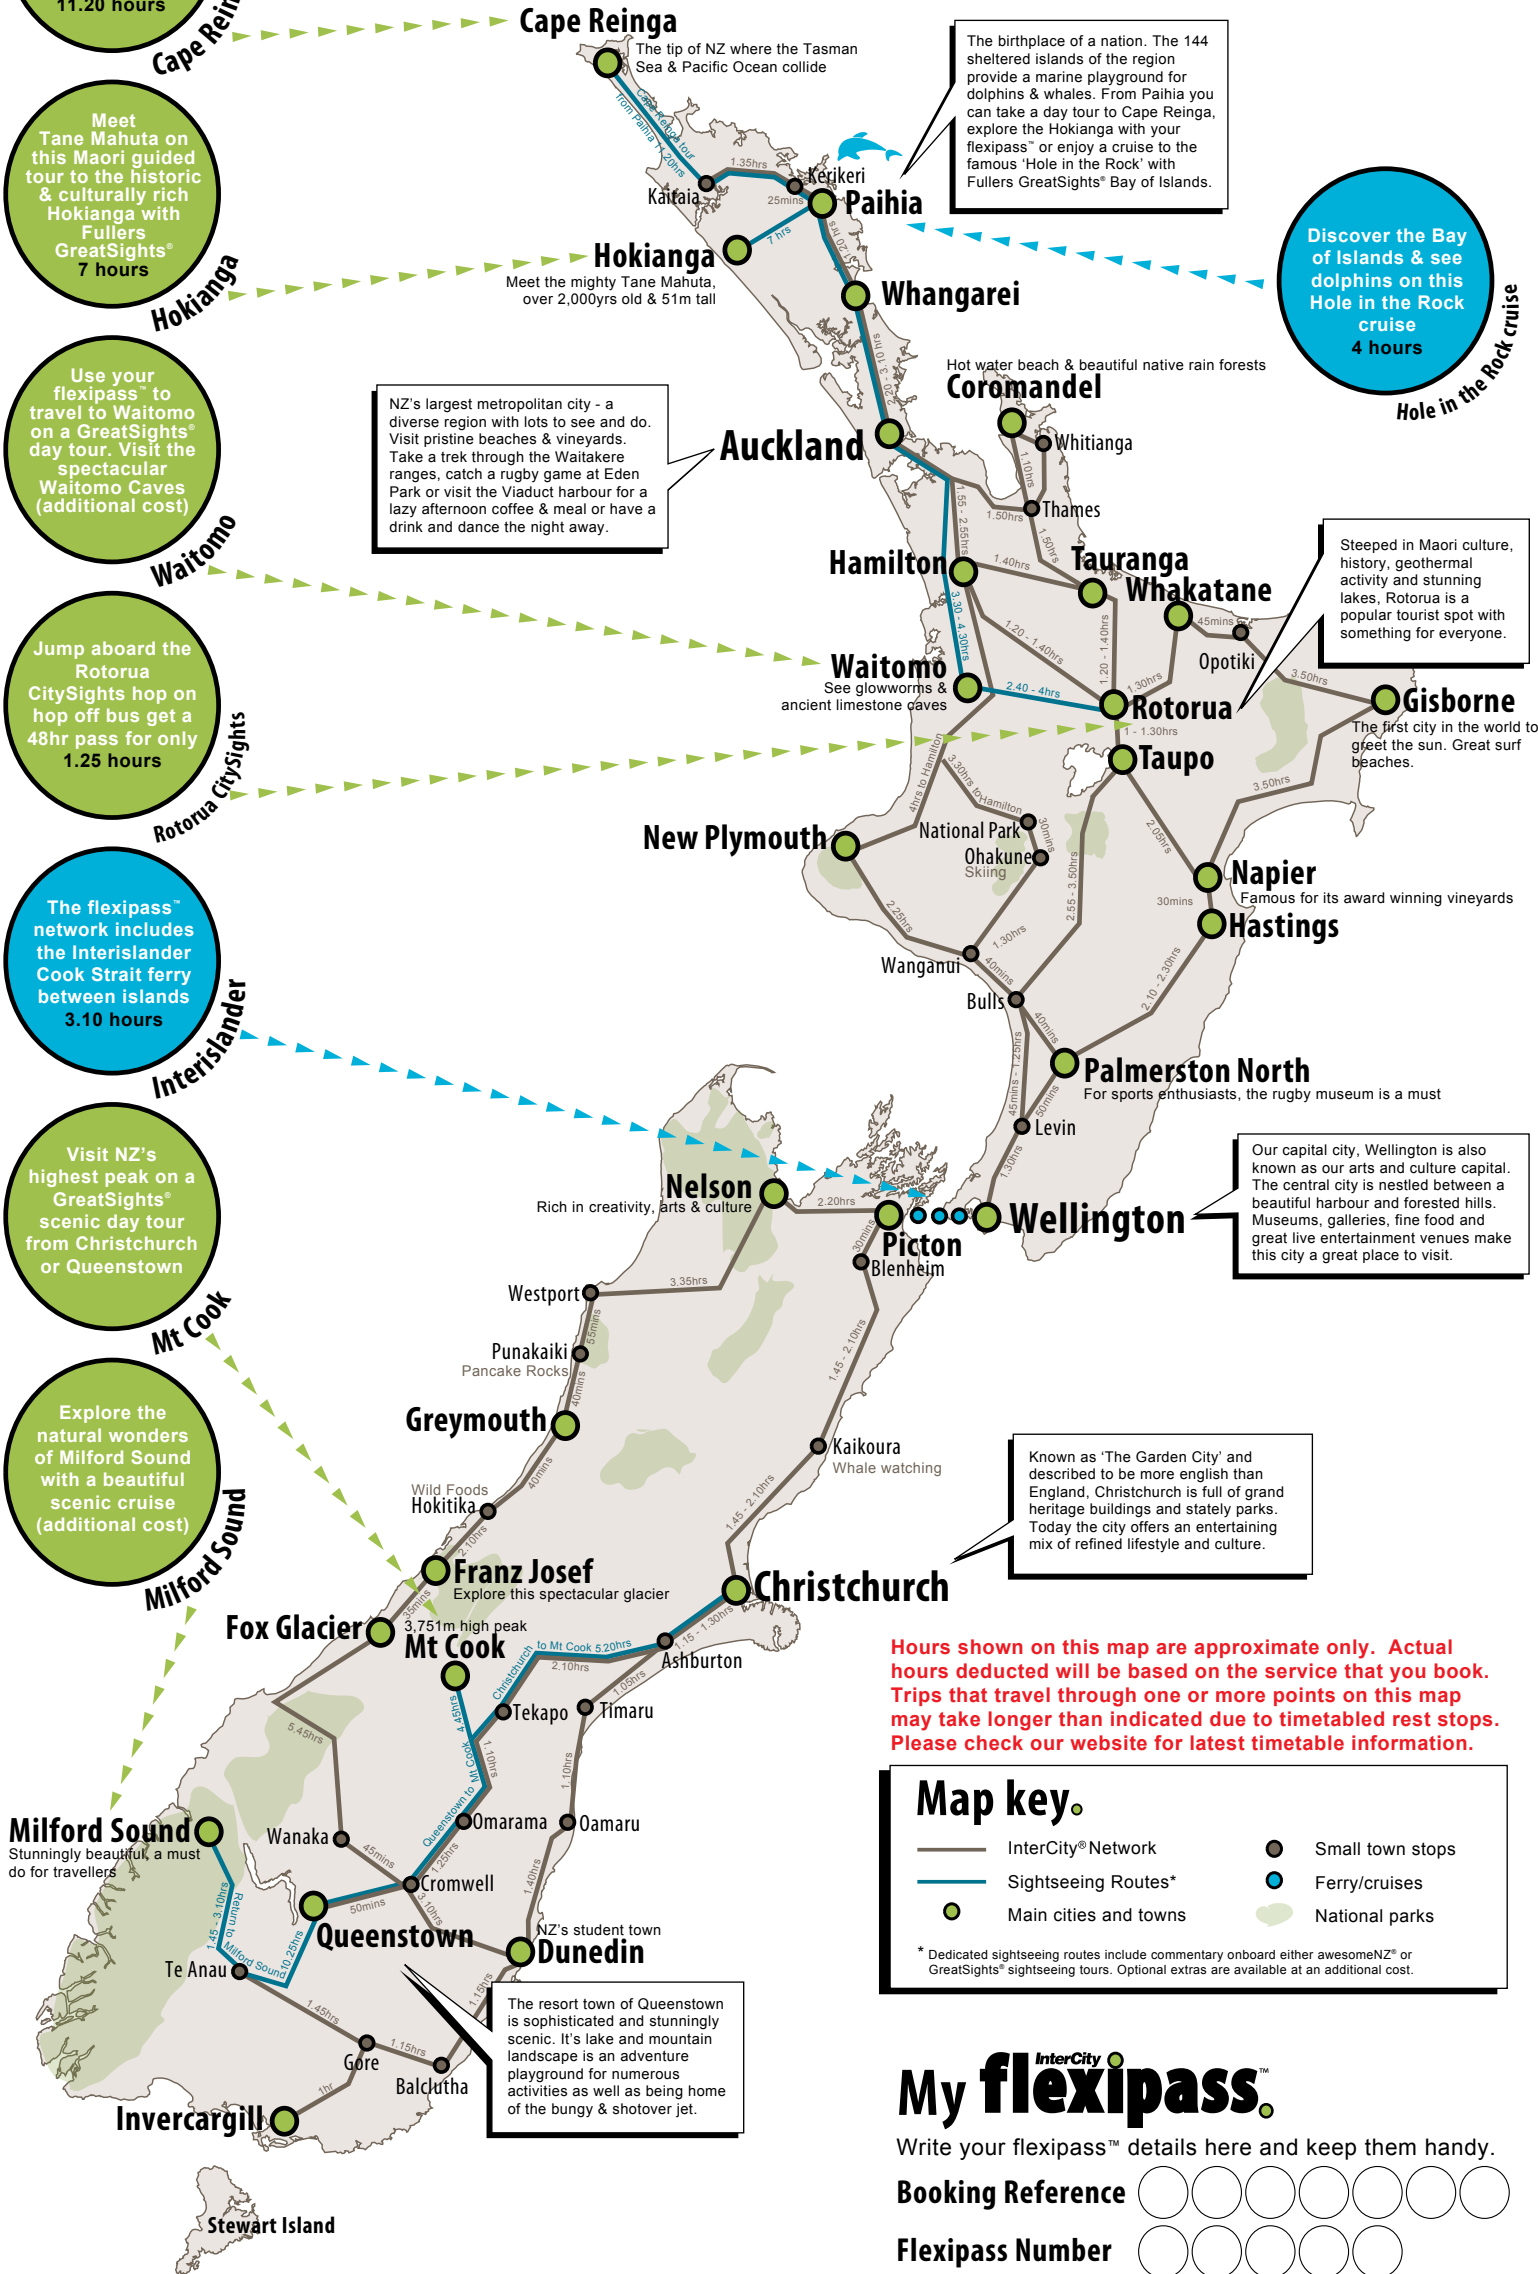

Use your flexipass™ to travel to Waitomo on a GreatSights® day tour. Visit the spectacular Waitomo Caves (additional cost)

Jump aboard the Rotorua CitySights hop on hop off bus get a 48hr pass for only 1.25 hours

InterCity® The flexipass™ network.

With InterCity's® 120 services to over 600 cities, towns and communities nationwide you can stop almost anywhere! We show our main stops on the map below, but you can also stop at most places in between. So if there is somewhere you want to go, chances are we go there ...we just couldn't fit it on the map!

Hours on this map are approximate only. Actual hours deducted will be based on the service that you book. Trips that travel through one or more points on this map may take longer than indicated due to timetabled rest stops. Please check our website for latest timetable information.

Map key.

- InterCity® Network
- Sightseeing Routes*
- Main cities and towns
- Small town stops
- Ferry/cruises
- National parks

* Dedicated sightseeing routes include commentary onboard either awesomeNZ® or GreatSights® sightseeing tours. Optional extras are available at an additional cost.